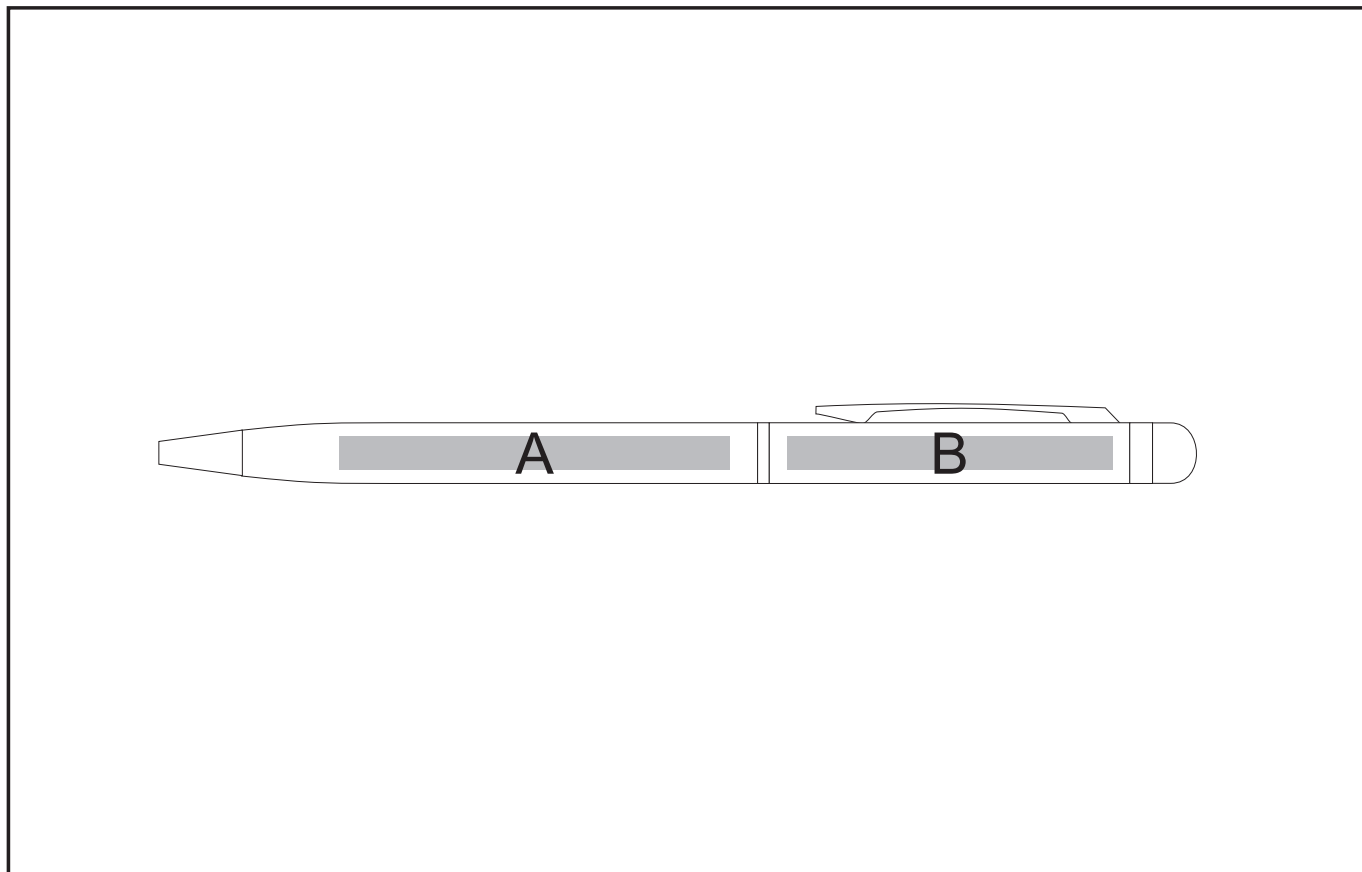

IDEA-1511

Slim Metal Stylus Pen

Need to know:

- Includes 1 Position Laser Engraving (setup fee applies)

Branding Options:

Position A

1. Pad Print (PB) - 1 colour
Size: 50mm wide x 5mm high
2. Laser Engraving (LA) White
Size: 50mm wide x 5mm high

Position B

1. Pad Print (PB) - 1 colour
Size: 40mm wide x 5mm high
2. Laser Engraving (LA) White
Size: 40mm wide x 5mm high